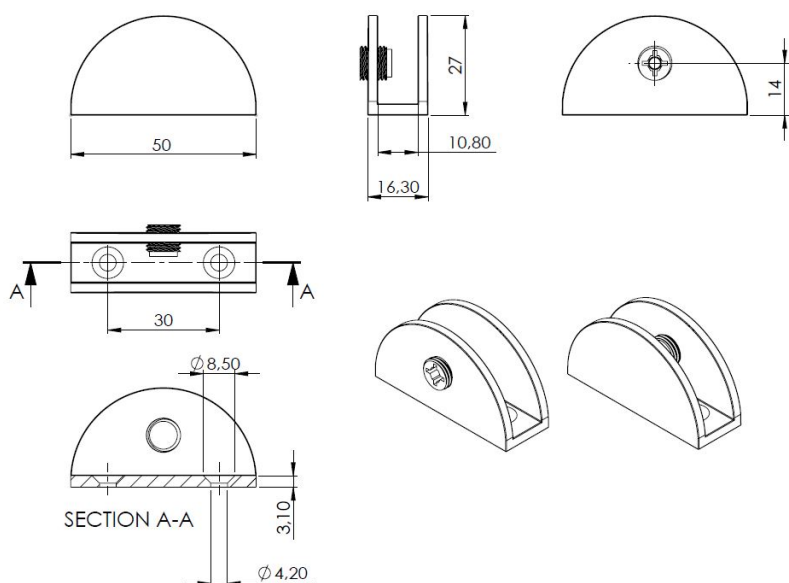

# PRODUCT SHEET

**Description:**

Shelf Support "Half-Moon", Polished Brass Look, 50x27x16mm, 4-8mm Glass, W/2 Mounting Holes  
 ø4mm, Tightning Screw, W/Hex Hole 4mm

**Item number:**

22.02.570-8

Units	Box	Carton	HS Code	Barcode
Pcs.	1	200	8302420090	
				5704866514804